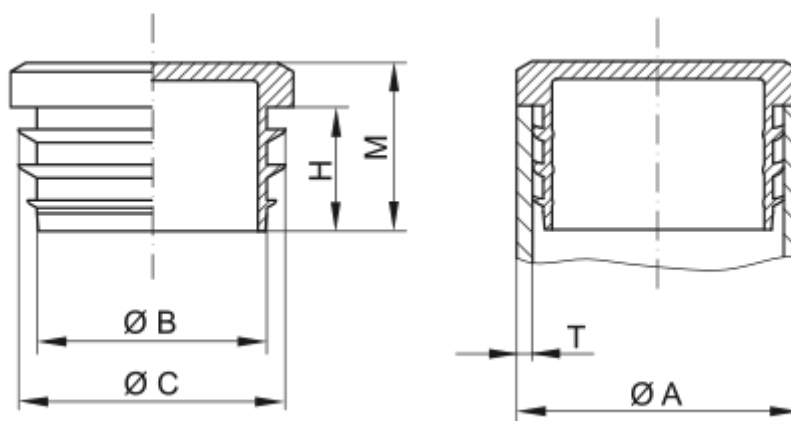

Article number: 59GPN320GL5012

Description: KLEE Finned plugs GPN 320 - 50 (Wall thickness 1-2)

Measures

A = 50

B = 43

C = 48.5

H = 17

M = 22